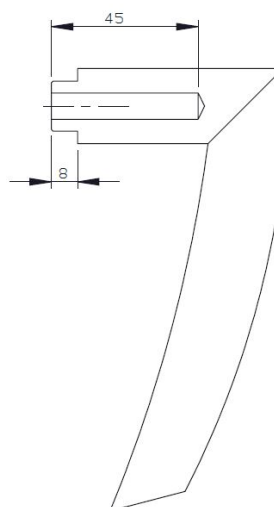

# PRODUCT SHEET

**Description:**

Door Lock Alu Handle "Luthor", SS-Look, 8x8x100mm Split Spindle

**Item number:**

27.20.201-2

Units	Box	Carton	HS Code	Barcode
Pair	1	20	7616991099	 5704866480710

**SISO A/S**