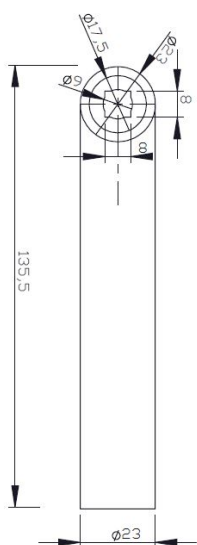

# PRODUCT SHEET

**Description:**

Door Lock Alu Handle "Luthor", SS-Look, 8x8x100mm Split Spindle

**Item number:**

27.20.201-2

Units	Box	Carton	HS Code	Barcode
Pair	1	20	7616991099	 5704866480710

**SISO A/S**