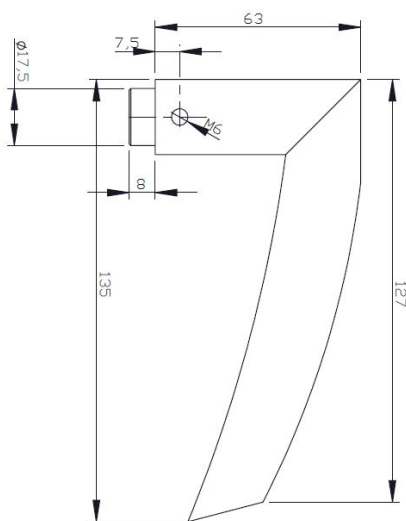

# PRODUCT SHEET

**Description:**

Door Lock Alu Handle "Luthor", SS-Look, 8x8x100mm Split Spindle

**Item number:**

27.20.201-2

Units	Box	Carton	HS Code	Barcode
Pair	1	20	7616991099	 5704866480710

**SISO A/S**